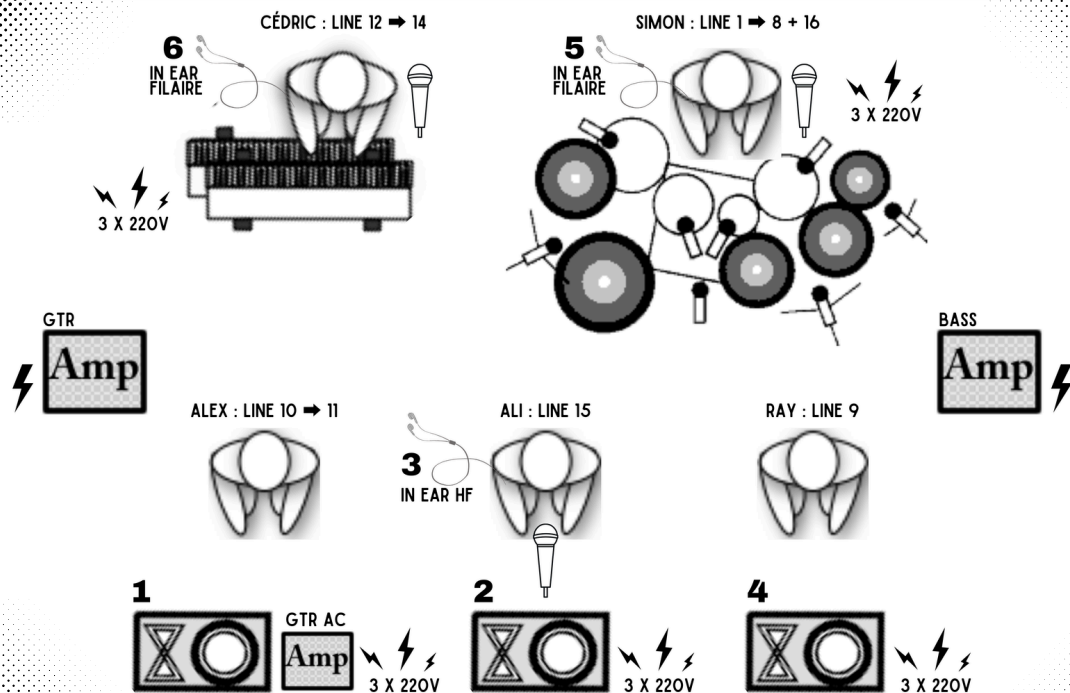

SALVATION

The Cranberries Tribute

FICHE TECHNIQUE

Contacts :

Booking/Management :
Alex : 0471 03 32 45
salvation.tribute@gmail.com

Web, réseaux sociaux,
contenu média, logo,... :
Ali : 0477 06 57 02
salvation.tribute@gmail.com

Son et Technique :
Tytus : 049110 80 34
dupont0thierry@gmail.com

Interprète anglais, allemand :
Bernard : 0474 16 14 18
Becoolbooking@gmail.com

1. 1 KICK-OUT - SHURE BETA 52 - GATE/COMP
2. 2 SNARE TOP - SHURE SM57 - COMP
3. 3 HI HAT - NEUMANN KM 184
4. 4 TOM1 - SENNHEISER E604 - GATE
5. 5 TOM2 - SENNHEISER E604 - GATE
6. 6 FLOOR TOM - SENNHEISER MD421 - GATE
7. 7 OH - NEUMANN KM 184
8. 8 OH - NEUMANN KM 184
9. 9 BASS DI - BSS/RADIAL- J48 - CAMP - Monitor 4
10. 10 GUITAR - SHURE SM57 - Monitor 1
11. 11 GUITAR - AC3 - BSS/RADIAL - J48 - Monitor 1
12. 12 KORG i3 - BSS/RADIAL - J48 - in-ear 6
13. 13 KORG PA4X - BSS/RADIAL - J48 - in-ear FILAIRE 6
14. 14 BACKING VOCALS - SYNTHE - SM58 - COMP- in-ear FILAIRE 6
15. 15 VOCAL-LEAD - SHURE SM58 - COMP - Monitor 2 + in-ear HF 3
16. 16 BACKING VOCALS - DRUM - SHURE SM58 - COMP - In-ear Filaire 5

Alex → Monitor 1

Ali → Monitor 2 + In-ear HF 3

Ray → Monitor 4

Simon → In-ear FILAIRE 5

Cédric → In-ear FILAIRE 6